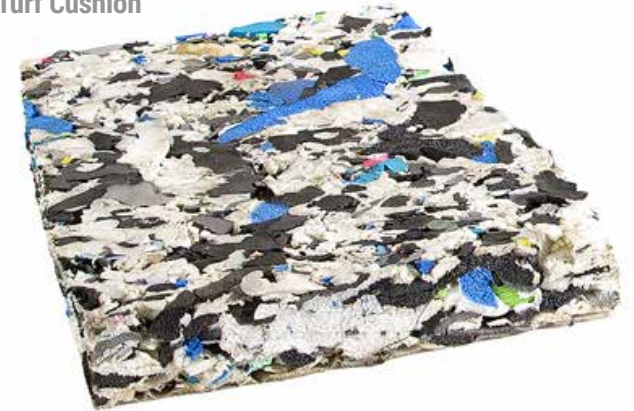

Turf Cushion

- Meets ASTM F1292 requirements for up to a 12' fall height
- Reduces allergic reactions caused by grass
- Dries quickly, allowing children to play immediately following a rain
- Consistent HIC safety ratings
- Eliminates constant maintenance of loose fill surfacing