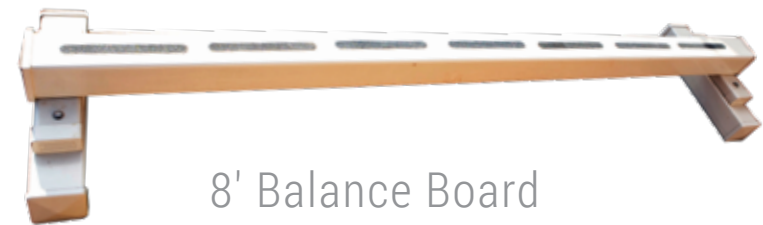

8' Balance Board

1' w x 12" h x 8' d
White | Weight: 60 lbs.

Color Options