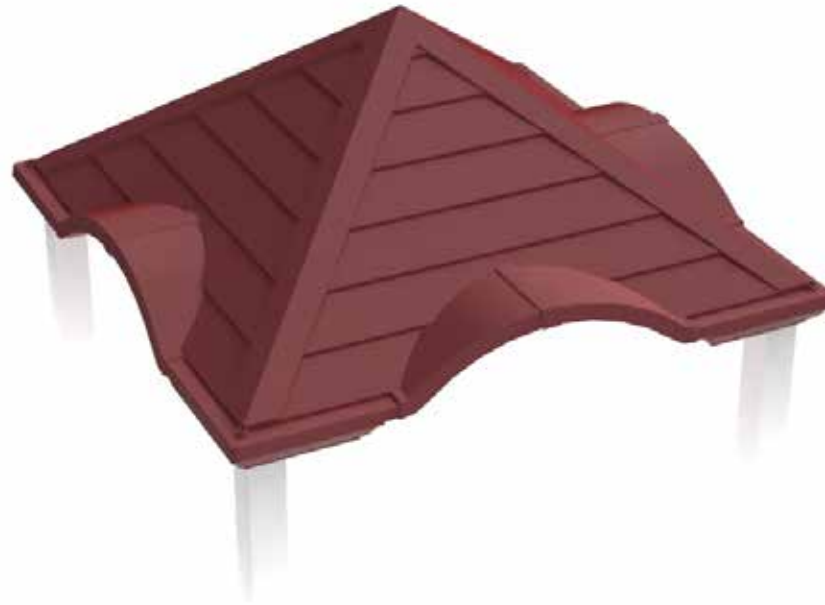

New Item | **Shade Canopy & Pyramid Roof**

With the thought of hot, sunny summer days in mind, we have focused on enhancing our Shade Play concepts.

This year we are adding two new items: the modern style Pyramid Roof and our Swing Shade Canopy System.

These two featured items offer new options to help reduce your child's exposure to damaging rays from the sun. The shade they provide will cool down the temperature by 10° to 12° in the play area. So when you design your playset make sure you add one or both of these Shade Play items to create a cooler play time!