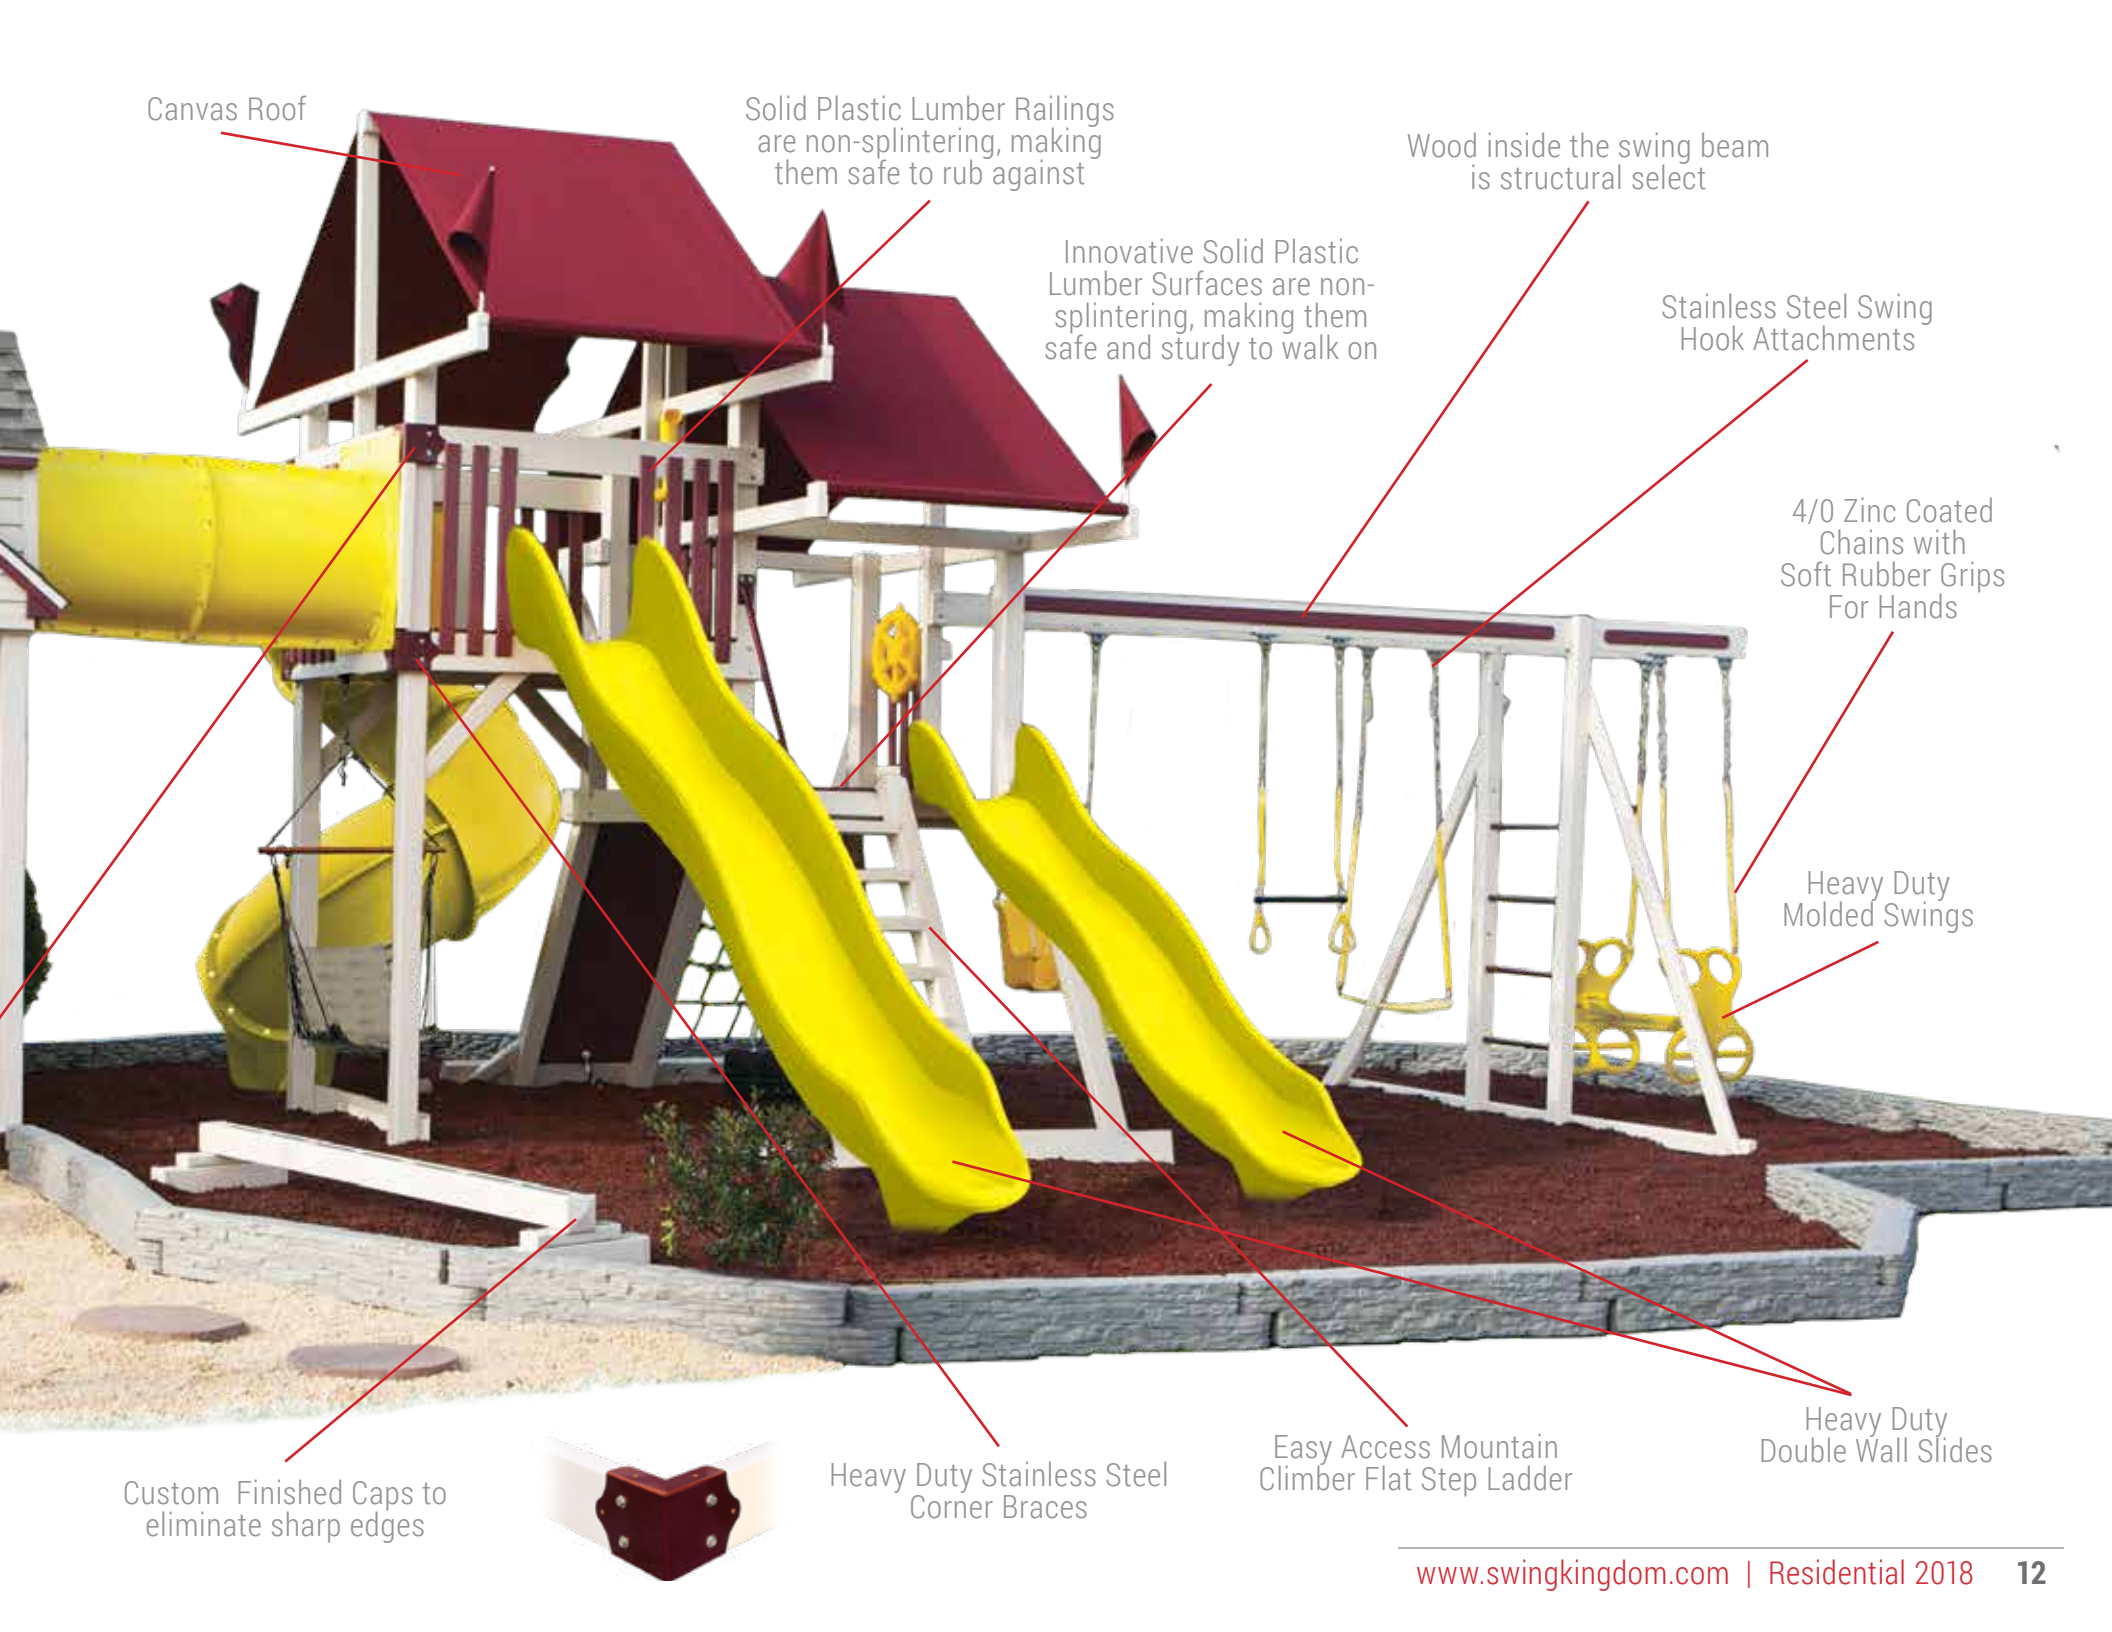

Childhood is a time for lively imaginations and spirited adventures. It is also the time to build a strong foundation for active and healthy lifestyles. Swing Kingdom's playsets combine the fun of childhood with the fulfillment of physical and developmental needs to deliver upon learning through play. The healthy habits that are fostered by enjoyable exercise may be the one thing more durable than our playsets.

QUALITY IN EVERY DETAIL GUARANTEED

Anchors for Stability

Stainless Steel Fasteners will not rust

Canvas Roof

Solid Plastic Lumber Railings are non-splintering, making them safe to rub against

Wood inside the swing beam is structural select